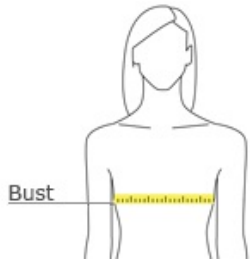

## Juniors Textured Girly Crew TeeDT270

Break some rules in this ultra-hip textured tee.

- 4.4-ounce, 50/25/25 poly/ring spun cotton/rayon?
- 24 singles

*Textured fabric infuses each garment with unique character. Please allow for slight color variations.*

### HOW TO MEASURE

#### BUST

With arms down at sides, measure around the upper body, under arms and around the fullest part of the bust.